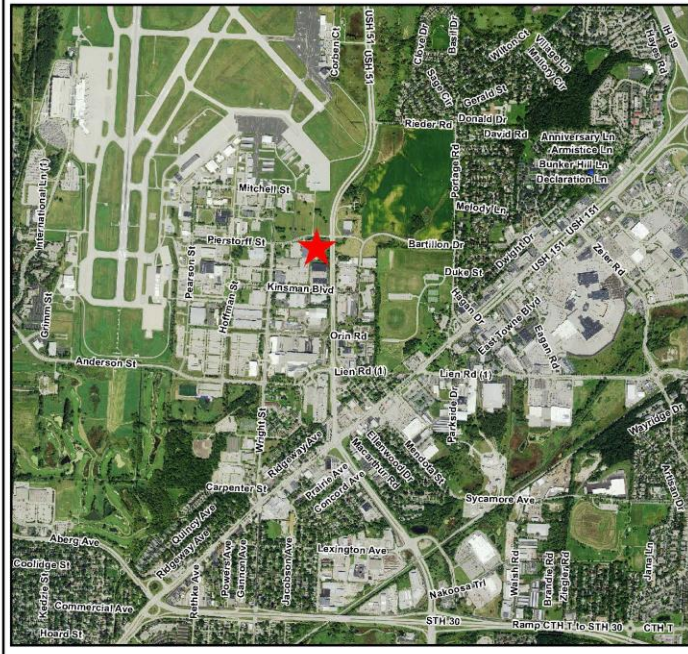

## Instruction for Couriers to Madison Site

Battelle's CCDS Madison, WI site is located at the Bureau of Technical Services Foils Shop, specifically at the location shown here: [Madison CCDS Site](#)

The street address is:

Directions from South:

1. Highway 51 North to Kinsman Blvd.
2. Left on Kinsman Blvd. to Wright St.
3. Right on Wright St. to Pierstorff St.
4. Right into 3633 Pierstorff Street.
5. Pick up go to Bay door 14 and drop off go to bay door 13.

Directions from North:

1. Highway 51 South to Pierstorff St.
2. Right onto to Pierstorff St.
3. Left into 3633 Pierstorff Street.
4. Pick up go to Bay door 14 and drop off go to bay door 13.

**Important Notes:** Follow DOT Signs to facility.

Pick up: go to Bay door 14.

Drop off: go to bay door 13.